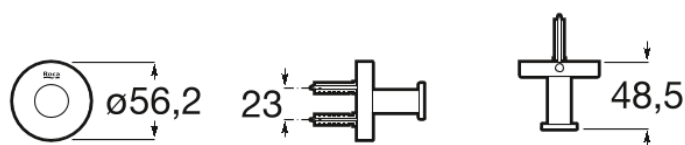

HOTELS

Round - Robe hook

DIMENSIONS

Length	56 mm
Width	48 mm
Height	56 mm

COLOURS AND FINISHES

TECHNICAL DRAWINGS

FEATURES

Robe hook.

Finish: Chrome

Fixing kit: Included

Installation options: Only with screws

Installation type: Wall-mounted

Material: Metal

Maximum weight supported (Kg): 10

Hotels

An alliance between simplicity, style and functionality. This collection has been designed to adapt to any space and requirement. Inspired by minimalist forms, it is characterised by its great versatility. It is a solution thought of for both small and large design projects, whether public or private.